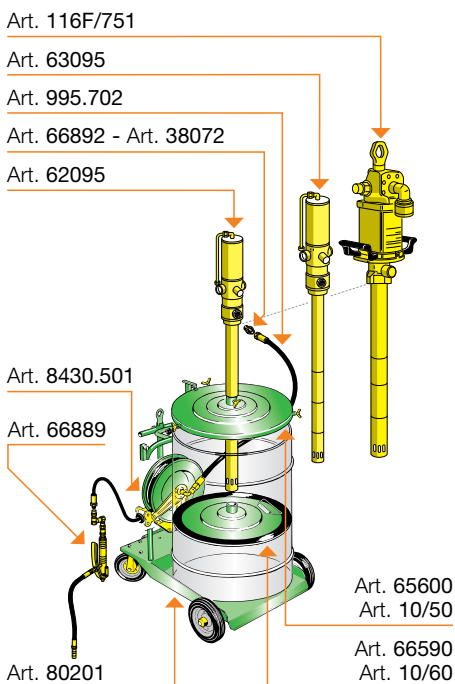

with hose reel

with hose reel

64000	64000/65	64000/75	64071	64071/65	64071/75	64001	64001/65	64001/75
50:1	65:1	75:1	50:1	65:1	75:1	50:1	65:1	75:1
1500	1900	4400	1500	1900	4400	1500	1900	4400
from 550 to 600			from 550 to 600			from 550 to 600		
62095	63095	116F/751	62095	63095	116F/751	62095	63095	116F/751
80201	80201	80201	80210	80210	80210	80210	80210	80210
8430.501	8430.501	8430.501	993.504	993.504	993.504	8430.501	8430.501	8430.501
66889	66889	66889	66889	66889	66889	66889	66889	66889
65600	65600	10/50	65600	65600	10/50	65600	65600	10/50
66590	66590	10/60	66590	66590	10/60	66590	66590	10/60
995.702	995.702	995.702	-	-	-	995.702	995.702	995.702
-	-	-	-	-	-	-	-	-
66892	66892	38072	66892	66892	66893	66892	66892	38072
-	-	-	-	-	-	-	-	-
4 - 0,234	4 - 0,234	4 - 0,285	3 - 0,120	3 - 0,120	3 - 0,170	4 - 0,234	4 - 0,234	4 - 0,285
86	87,5	102	45,8	47,2	62,5	66,2	67,6	82,5
93 - 81 - 137	93 - 81 - 137	93 - 81 - 137	90 - 77 - 126	90 - 77 - 126	90 - 77 - 126	90 - 77 - 126	90 - 77 - 126	90 - 77 - 126