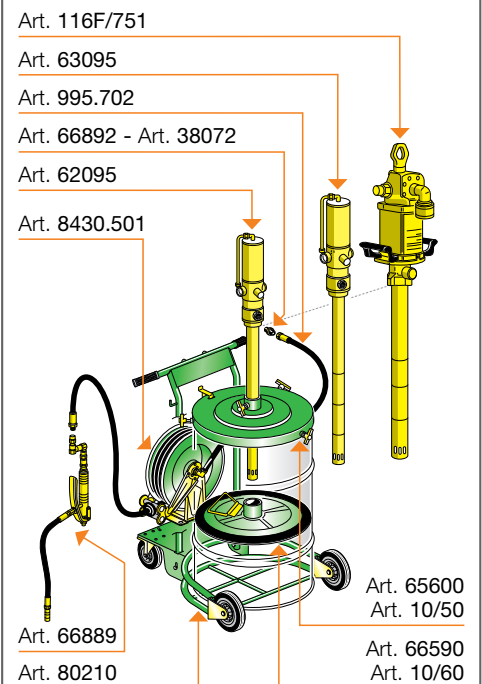

with hose reel

with hose reel

64000	64000/65	64000/75	64071	64071/65	64071/75	64001	64001/65	64001/75
50:1	65:1	75:1	50:1	65:1	75:1	50:1	65:1	75:1
1500	1900	4400	1500	1900	4400	1500	1900	4400
from 550 to 600			from 550 to 600			from 550 to 600		
62095	63095	116F/751	62095	63095	116F/751	62095	63095	116F/751
80201	80201	80201	80210	80210	80210	80210	80210	80210
8430.501	8430.501	8430.501	993.504	993.504	993.504	8430.501	8430.501	8430.501
66889	66889	66889	66889	66889	66889	66889	66889	66889
65600	65600	10/50	65600	65600	10/50	65600	65600	10/50
66590	66590	10/60	66590	66590	10/60	66590	66590	10/60
995.702	995.702	995.702	-	-	-	995.702	995.702	995.702
-	-	-	-	-	-	-	-	-
66892	66892	38072	66892	66892	66893	66892	66892	38072
-	-	-	-	-	-	-	-	-
4 - 0,234	4 - 0,234	4 - 0,285	3 - 0,120	3 - 0,120	3 - 0,170	4 - 0,234	4 - 0,234	4 - 0,285
86	87,5	102	45,8	47,2	62,5	66,2	67,6	82,5
93 - 81 - 137	93 - 81 - 137	93 - 81 - 137	90 - 77 - 126	90 - 77 - 126	90 - 77 - 126	90 - 77 - 126	90 - 77 - 126	90 - 77 - 126