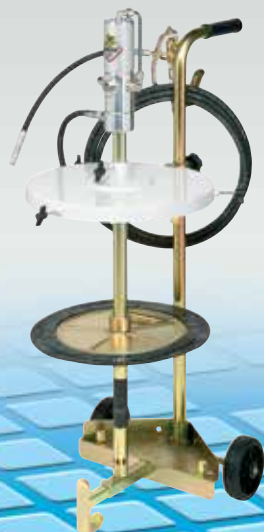

## Mobile grease dispenser kits.

The ideal combination for dispensing grease in any workplace. The very easy to handle trolley is equipped with a drum (180 - 220 kg) clamping device, adjustable side support for hooking accessories, and wheel with brake. The mobile unit comes with a handy hose reel with 12 m of hose. By request the mobile unit can be equipped with other hose reels (see page 142).

## Mobile grease dispenser kits.

The ideal combination for dispensing grease in any workplace.

The compact trolley has 2 fixed wheels and 2 castors (Art. 80050) or only 2 fixed wheels (Art. 80040 and Art. 80035), that make it very easy to handle. It is equipped with a pump support and is suitable for small-medium size containers.

Article	64145	64146	64063	64064
Ratio	50:1	65:1	50:1	50:1
Flow rate	g/min	1500	1900	1500
For drums with internal ø	from 370 to 420		from 370 to 420	
Pump	Art. 62074	Art. 63074	Art. 62074	Art. 62074
Trolley	Art. -	Art. -	Art. 80050	Art. 80050
Delivery hose	Art. 993.504	Art. 993.504	Art. 993.504	Art. 993.504
Air connecting hose	Art. 993.202	Art. 993.202	Art. -	Art. -
Gun	Art. 66888	Art. 66888	Art. 66888	Art. 66888
Drum cover	Art. 65420	Art. 65420	Art. 65420	Art. 65420
Follower plate	Art. 66400	Art. 66400	Art. -	Art. 66400
Nipple	Art. 66892	Art. 66892	Art. 66892	Art. 66892
Air regulator	Art. 37801	Art. 37801	Art. -	Art. -
Air quick coupler	Art. 37805	Art. 37805	Art. -	Art. -
Packing	Art. 2 - 0,040	Art. 2 - 0,040	Art. 3 - 0,059	Art. 3 - 0,059
Weight	kg 17	kg 18	kg 19,5	kg 22,4
Dimensions (A - B - C) cm	43 - 43 - 99	43 - 43 - 106	46 - 50 - 107,5	46 - 50 - 114,5