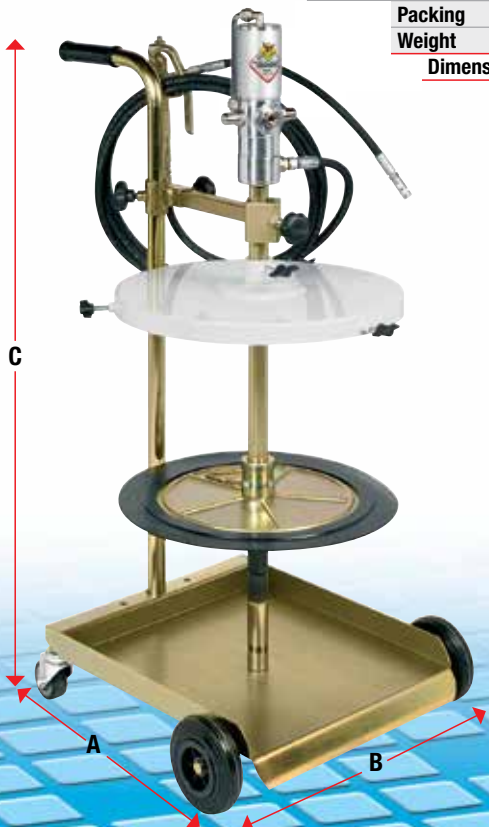

## Mobile grease dispenser kits.

The ideal combination for dispensing grease in any workplace. The very easy to handle trolley is equipped with a drum (180 - 220 kg) clamping device, adjustable side support for hooking accessories, and wheel with brake. The mobile unit comes with a handy hose reel with 12 m of hose. By request the mobile unit can be equipped with other hose reels (see page 142).

Article	64145	64146	64063	64064
Ratio	50:1	65:1	50:1	50:1
Flow rate	g/min	1500	1900	1500
For drums with internal ø	from 370 to 420		from 370 to 420	
Pump	Art. 62074	Art. 63074	Art. 62074	Art. 62074
Trolley	Art. -	Art. -	Art. 80050	Art. 80050
Delivery hose	Art. 993.504	Art. 993.504	Art. 993.504	Art. 993.504
Air connecting hose	Art. 993.202	Art. 993.202	Art. -	Art. -
Gun	Art. 66888	Art. 66888	Art. 66888	Art. 66888
Drum cover	Art. 65420	Art. 65420	Art. 65420	Art. 65420
Follower plate	Art. 66400	Art. 66400	Art. -	Art. 66400
Nipple	Art. 66892	Art. 66892	Art. 66892	Art. 66892
Air regulator	Art. 37801	Art. 37801	Art. -	Art. -
Air quick coupler	Art. 37805	Art. 37805	Art. -	Art. -
Packing	Art. 2 - 0,040	Art. 2 - 0,040	Art. 3 - 0,059	Art. 3 - 0,059
Weight	kg 17	kg 18	kg 19,5	kg 22,4
Dimensions (A - B - C) cm	43 - 43 - 99	43 - 43 - 106	46 - 50 - 107,5	46 - 50 - 114,5