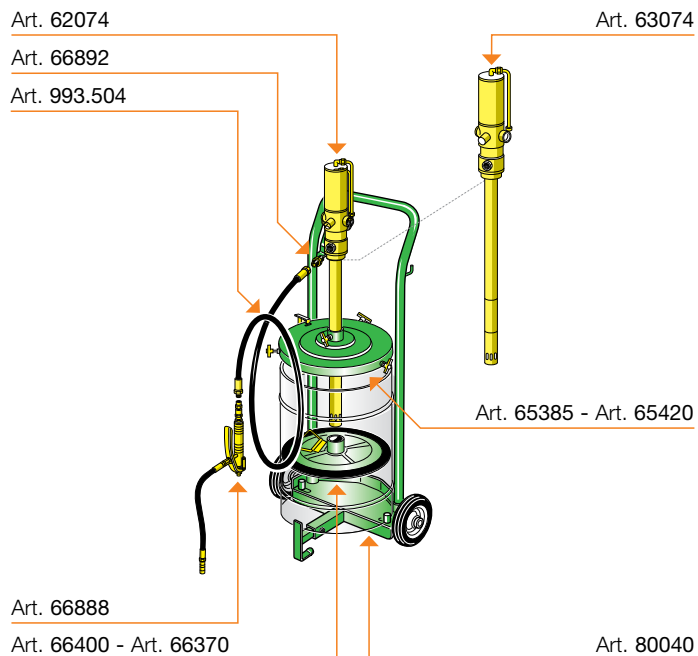

64040	64041	64037	64038	64042	64042/65	64039	64039/65
50:1	50:1	50:1	50:1	50:1	65:1	50:1	65:1
1500	1500	1500	1500	1500	1900	1500	1900
from 370 to 420		from 340 to 385		from 370 to 420		from 340 to 385	
62074	62074	62074	62074	62074	63074	62074	63074
80035	80035	80035	80035	80040	80040	80040	80040
993.504	993.504	993.504	993.504	993.504	993.504	993.504	993.504
-	-	-	-	-	-	-	-
66888	66888	66888	66888	66888	66888	66888	66888
65420	65420	65385	65385	65420	65420	65385	65385
-	66400	-	66370	66400	66400	66370	66370
66892	66892	66892	66892	66892	66892	66892	66892
-	-	-	-	-	-	-	-
-	-	-	-	-	-	-	-
3 - 0,048	3 - 0,048	3 - 0,048	3 - 0,048	3 - 0,048	3 - 0,048	3 - 0,048	3 - 0,048
19	22	18	20	22	23,5	21	22,5
44 - 39,5 - 106	44 - 39,5 - 106	44 - 39,5 - 106	44 - 39,5 - 106	43 - 47,5 - 107,5	43 - 47,5 - 114,5	43 - 47,5 - 107,5	43 - 47,5 - 114,5