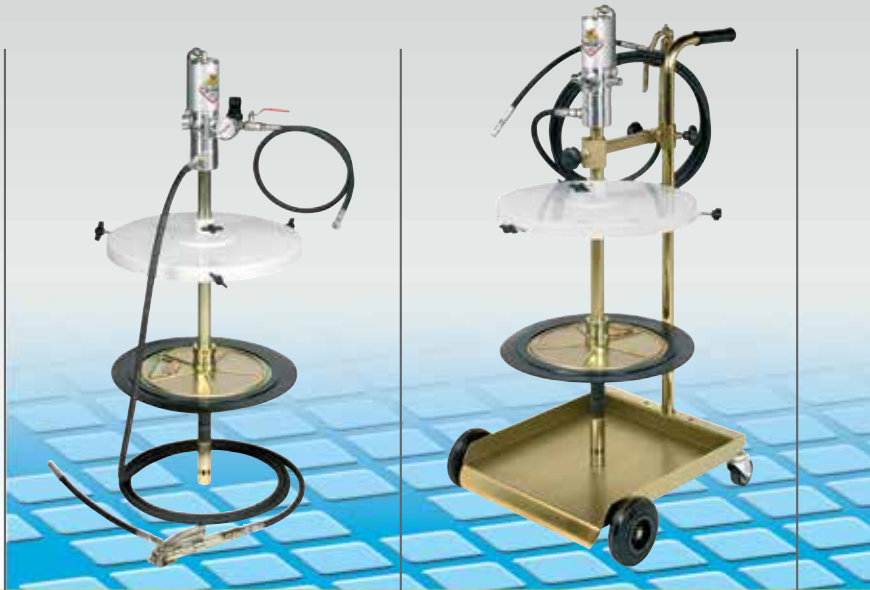

## Mobile grease dispenser kits.

The ideal combination for dispensing grease in any workplace. The very easy to handle trolley is equipped with a drum (180 - 220 kg) clamping device, adjustable side support for hooking accessories, and wheel with brake. The mobile unit comes with a handy hose reel with 12 m of hose. By request the mobile unit can be equipped with other hose reels (see page 142).

with hose reel

with hose reel

64000	64000/65	64000/75	64071	64071/65	64071/75	64001	64001/65	64001/75
50:1	65:1	75:1	50:1	65:1	75:1	50:1	65:1	75:1
1500	1900	4400	1500	1900	4400	1500	1900	4400
from 550 to 600			from 550 to 600			from 550 to 600		
62095	63095	116F/751	62095	63095	116F/751	62095	63095	116F/751
80201	80201	80201	80210	80210	80210	80210	80210	80210
8430.501	8430.501	8430.501	993.504	993.504	993.504	8430.501	8430.501	8430.501
66889	66889	66889	66889	66889	66889	66889	66889	66889
65600	65600	10/50	65600	65600	10/50	65600	65600	10/50
66590	66590	10/60	66590	66590	10/60	66590	66590	10/60
995.702	995.702	995.702	-	-	-	995.702	995.702	995.702
-	-	-	-	-	-	-	-	-
66892	66892	38072	66892	66892	66893	66892	66892	38072
-	-	-	-	-	-	-	-	-
4 - 0,234	4 - 0,234	4 - 0,285	3 - 0,120	3 - 0,120	3 - 0,170	4 - 0,234	4 - 0,234	4 - 0,285
86	87,5	102	45,8	47,2	62,5	66,2	67,6	82,5
93 - 81 - 137	93 - 81 - 137	93 - 81 - 137	90 - 77 - 126	90 - 77 - 126	90 - 77 - 126	90 - 77 - 126	90 - 77 - 126	90 - 77 - 126

# Mobile or fixed grease dispensing kits suitable for drums 50 - 60 kg

## Mobile grease dispenser kits.

The ideal combination for dispensing grease in any workplace.

The compact trolley has 2 fixed wheels and 2 castors (Art. 80050) or only 2 fixed wheels (Art. 80040 and Art. 80035), that make it very easy to handle. It is equipped with a pump support and is suitable for small-medium size containers.