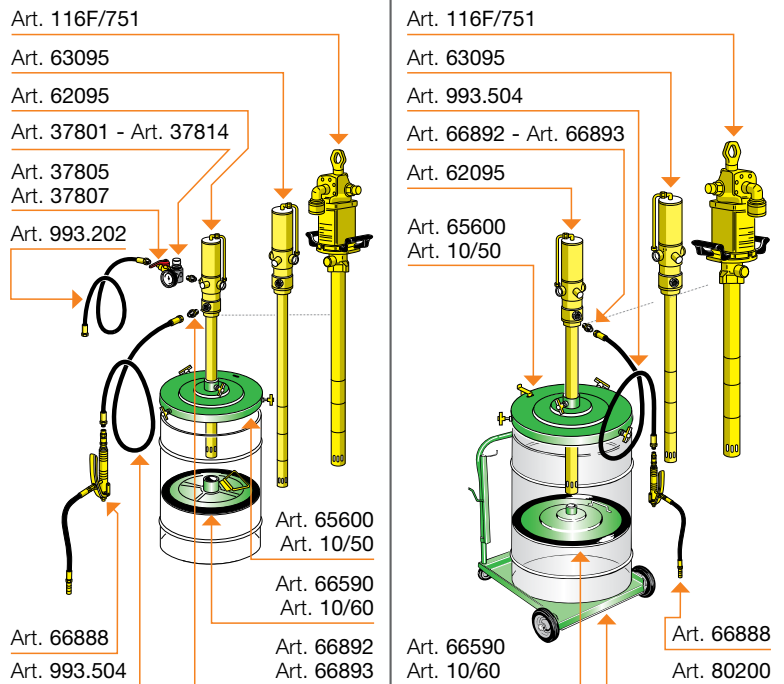

## Mobile grease dispenser kits.

The ideal combination for dispensing grease in any workplace. The very easy to handle trolley is equipped with a drum (180 - 220 kg) clamping device, adjustable side support for hooking accessories, and wheel with brake. The mobile unit comes with a handy hose reel with 12 m of hose. By request the mobile unit can be equipped with other hose reels (see page 142).

Article	64195	64196	64197	64070	64070/65	64070/75
Ratio	50:1	65:1	75:1	50:1	65:1	75:1
Flow rate g/min	1500	1900	4400	1500	1900	4400
For drums with internal ø mm	from 550 to 600			from 550 to 600		
Pump Art.	62095	63095	116F/751	62095	63095	116F/751
Trolley Art.	-	-	-	80200	80200	80200
Hose reel o tubo erogazione Art.	993.504	993.504	993.504	993.504	993.504	993.504
Gun Art.	66888	66888	66888	66888	66888	66888
Drum cover Art.	65600	65600	10/50	65600	65600	10/50
Follower plate Art.	66590	66590	10/60	66590	66590	10/60
Grease connecting hose Art.	-	-	-	-	-	-
Air connecting hose Art.	993.202	993.202	996.302	-	-	-
Nipple Art.	66892	66892	66893	66892	66892	66893
Air regulator Art.	37801	37801	37814	-	-	-
Air quick coupler Art.	37805	37805	37807	-	-	-
Packing N° - m³	2 - 0,060	2 - 0,060	2 - 0,110	3 - 0,120	3 - 0,120	3 - 0,170
Weight kg	21	22,5	38	40,3	41,7	57
Dimensions (A - B - C) cm	60 - 60 - 120	60 - 60 - 127	60 - 60 - 138	67 - 77 - 131,5	67 - 77 - 131,5	67 - 77 - 131,5