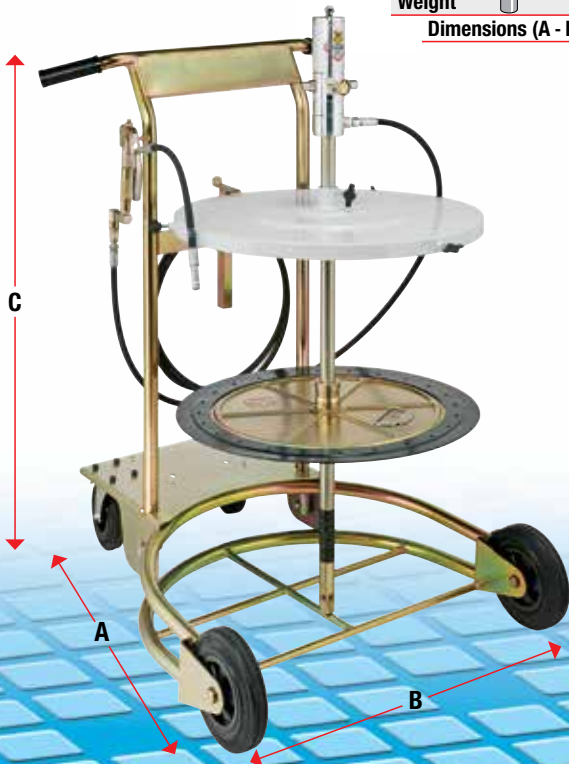

# Mobile or fixed grease dispensing kits suitable for drums 180 - 220 kg

## Mobile grease dispenser kits.

The ideal combination for dispensing grease in any workplace. The very easy to handle trolley is equipped with a drum (180 - 220 kg) clamping device, adjustable side support for hooking accessories, and wheel with brake. The mobile unit comes with a handy hose reel with 12 m of hose. By request the mobile unit can be equipped with other hose reels (see page 142).

Article	64195	64196	64197	64070	64070/65	64070/75
Ratio	50:1	65:1	75:1	50:1	65:1	75:1
Flow rate g/min	1500	1900	4400	1500	1900	4400
For drums with internal ø mm	from 550 to 600			from 550 to 600		
Pump Art.	62095	63095	116F/751	62095	63095	116F/751
Trolley Art.	-	-	-	80200	80200	80200
Hose reel o tubo erogazione Art.	993.504	993.504	993.504	993.504	993.504	993.504
Gun Art.	66888	66888	66888	66888	66888	66888
Drum cover Art.	65600	65600	10/50	65600	65600	10/50
Follower plate Art.	66590	66590	10/60	66590	66590	10/60
Grease connecting hose Art.	-	-	-	-	-	-
Air connecting hose Art.	993.202	993.202	996.302	-	-	-
Nipple Art.	66892	66892	66893	66892	66892	66893
Air regulator Art.	37801	37801	37814	-	-	-
Air quick coupler Art.	37805	37805	37807	-	-	-
Packing N° - m³	2 - 0,060	2 - 0,060	2 - 0,110	3 - 0,120	3 - 0,120	3 - 0,170
Weight kg	21	22,5	38	40,3	41,7	57
Dimensions (A - B - C) cm	60 - 60 - 120	60 - 60 - 127	60 - 60 - 138	67 - 77 - 131,5	67 - 77 - 131,5	67 - 77 - 131,5

## Mobile grease dispenser kits.

The ideal combination for dispensing grease in any workplace.

The compact trolley has 2 fixed wheels and 2 castors (Art. 80050) or only 2 fixed wheels (Art. 80040 and Art. 80035), that make it very easy to handle. It is equipped with a pump support and is suitable for small-medium size containers.