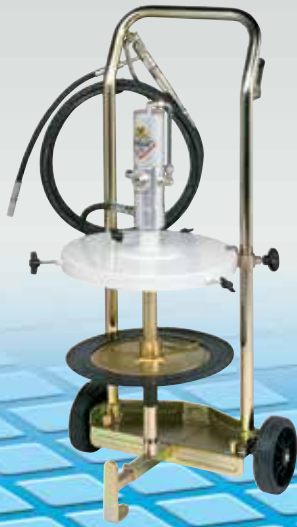

## Mobile grease dispenser kits.

The ideal combination for dispensing grease in any workplace. The very easy to handle trolley is equipped with a drum (180 - 220 kg) clamping device, adjustable side support for hooking accessories, and wheel with brake. The mobile unit comes with a handy hose reel with 12 m of hose. By request the mobile unit can be equipped with other hose reels (see page 142).

## Mobile grease dispenser kits.

The ideal combination for dispensing grease in any workplace.

The compact trolley (Art. 80040 and Art. 80035) has 2 fixed wheels that make it very easy to handle.

It is equipped with a pump support and is suitable for small-medium size containers.

Article	64034	64035	64032	64033
Ratio	50:1	50:1	50:1	50:1
Flow rate	g/min	1500	1500	1500
For drums with internal ø	mm	from 300 to 350	from 260 to 300	
Pump	Art. 62048	62048	62048	62048
Trolley	Art. 80035	80035	80035	80035
Delivery hose	Art. 993.504	993.504	993.504	993.504
Gun	Art. 66888	66888	66888	66888
Drum cover	Art. 65350	65350	65310	65310
Follower plate	Art. -	66340	-	66310
Nipple	Art. 66892	66892	66892	66892
Kit carrying handle	Art. -	-	-	-
Packing	N° - m <sup>3</sup>	3 - 0,040	3 - 0,040	3 - 0,040
Weight	kg	15,9	17,5	15
Dimensions (A - B - C)	cm	44 - 39,5 - 99,5	44 - 39,5 - 99,5	44 - 39,5 - 99,5